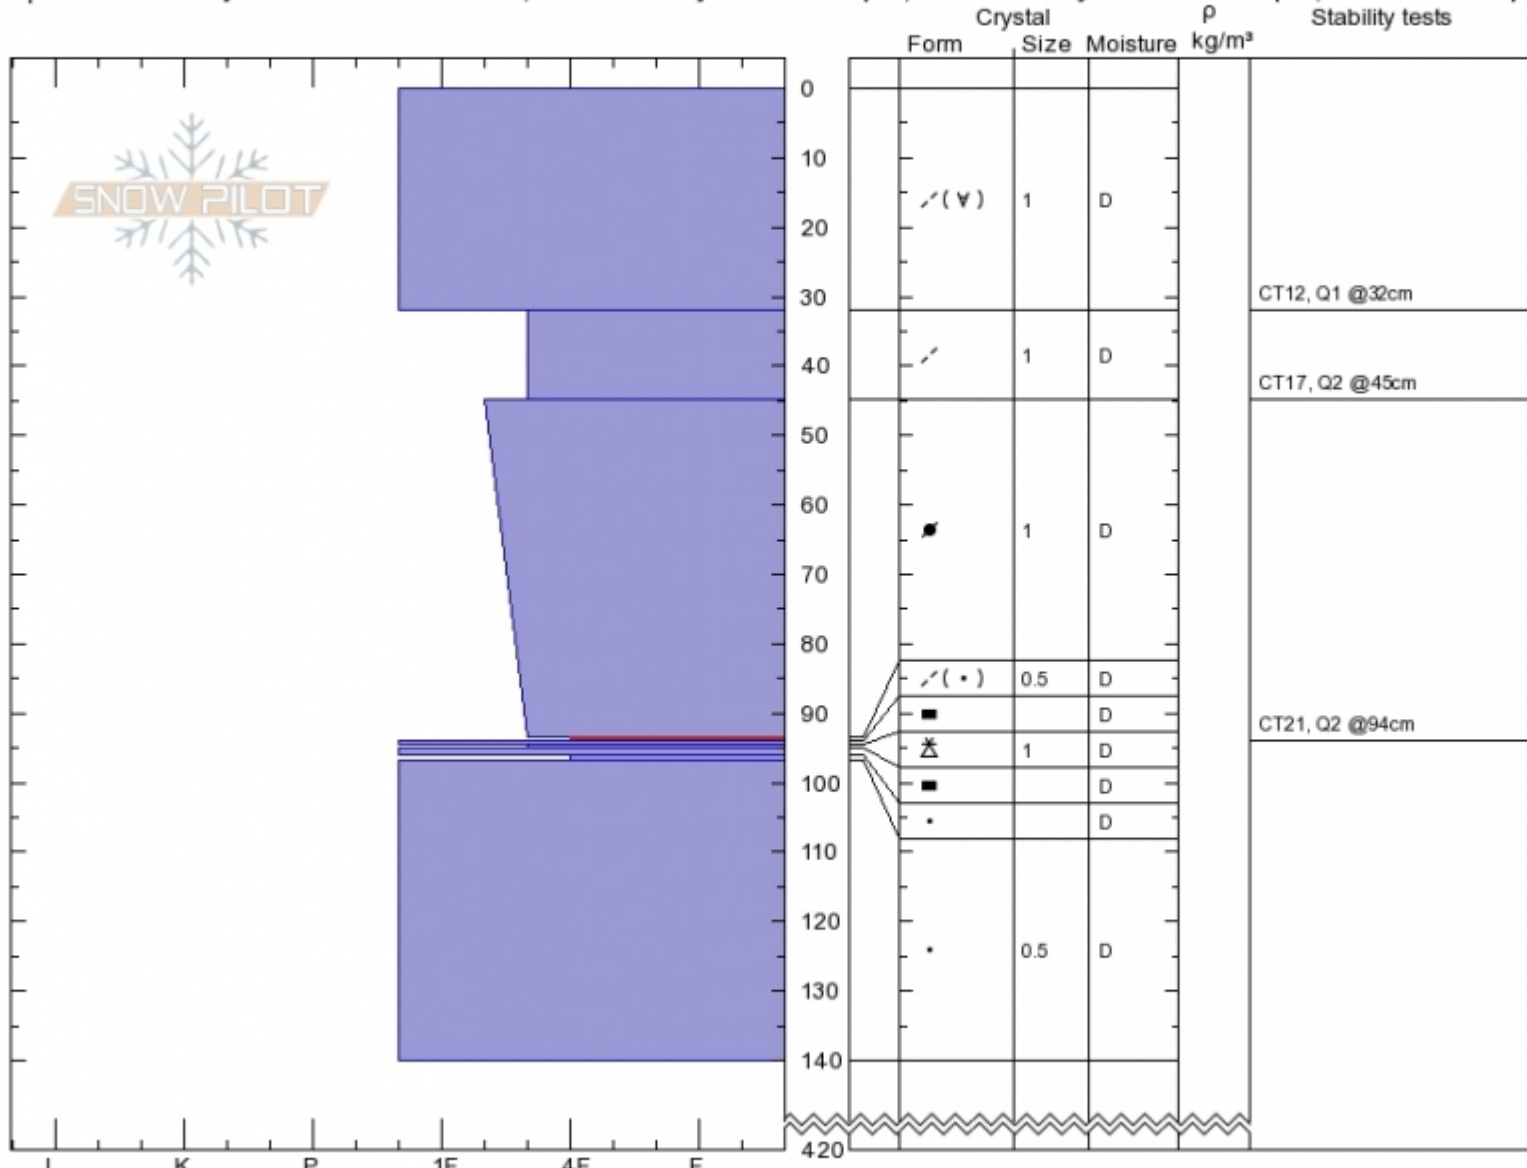

Saddle Peak Avalanche Doug Chabot-Admin
Bridger Range Sat Apr 14 14:00 2018
MT Co-ord: 45.79321N, -110.93537W
 Elevation: 9019 ft Slope Angle: 37°
 Aspect: 94° Wind Loading: **previous**
 Specifics: Pit is adjacent to avalanche: crown; Recent activity on similar slopes; Recent activity on different slopes; Ski tracks on slope

Stability: **Poor** HS420
 Air Temperature: -1°C Stability Test Notes
 Sky Cover: **BKN**
 Precipitation: **NO**
 Wind: **W Moderate**

Layer No
 94-93.5: P
 94.5-94: B

Notes: This avalanche killed a solo skier late morning today. SS-ASu-R3-D2-I

Advisory Region
 Bridger Range
Avalanche Details: [1 skier triggered, caught, partially buried, killed](#)
 Bridger Range, 2018-04-16